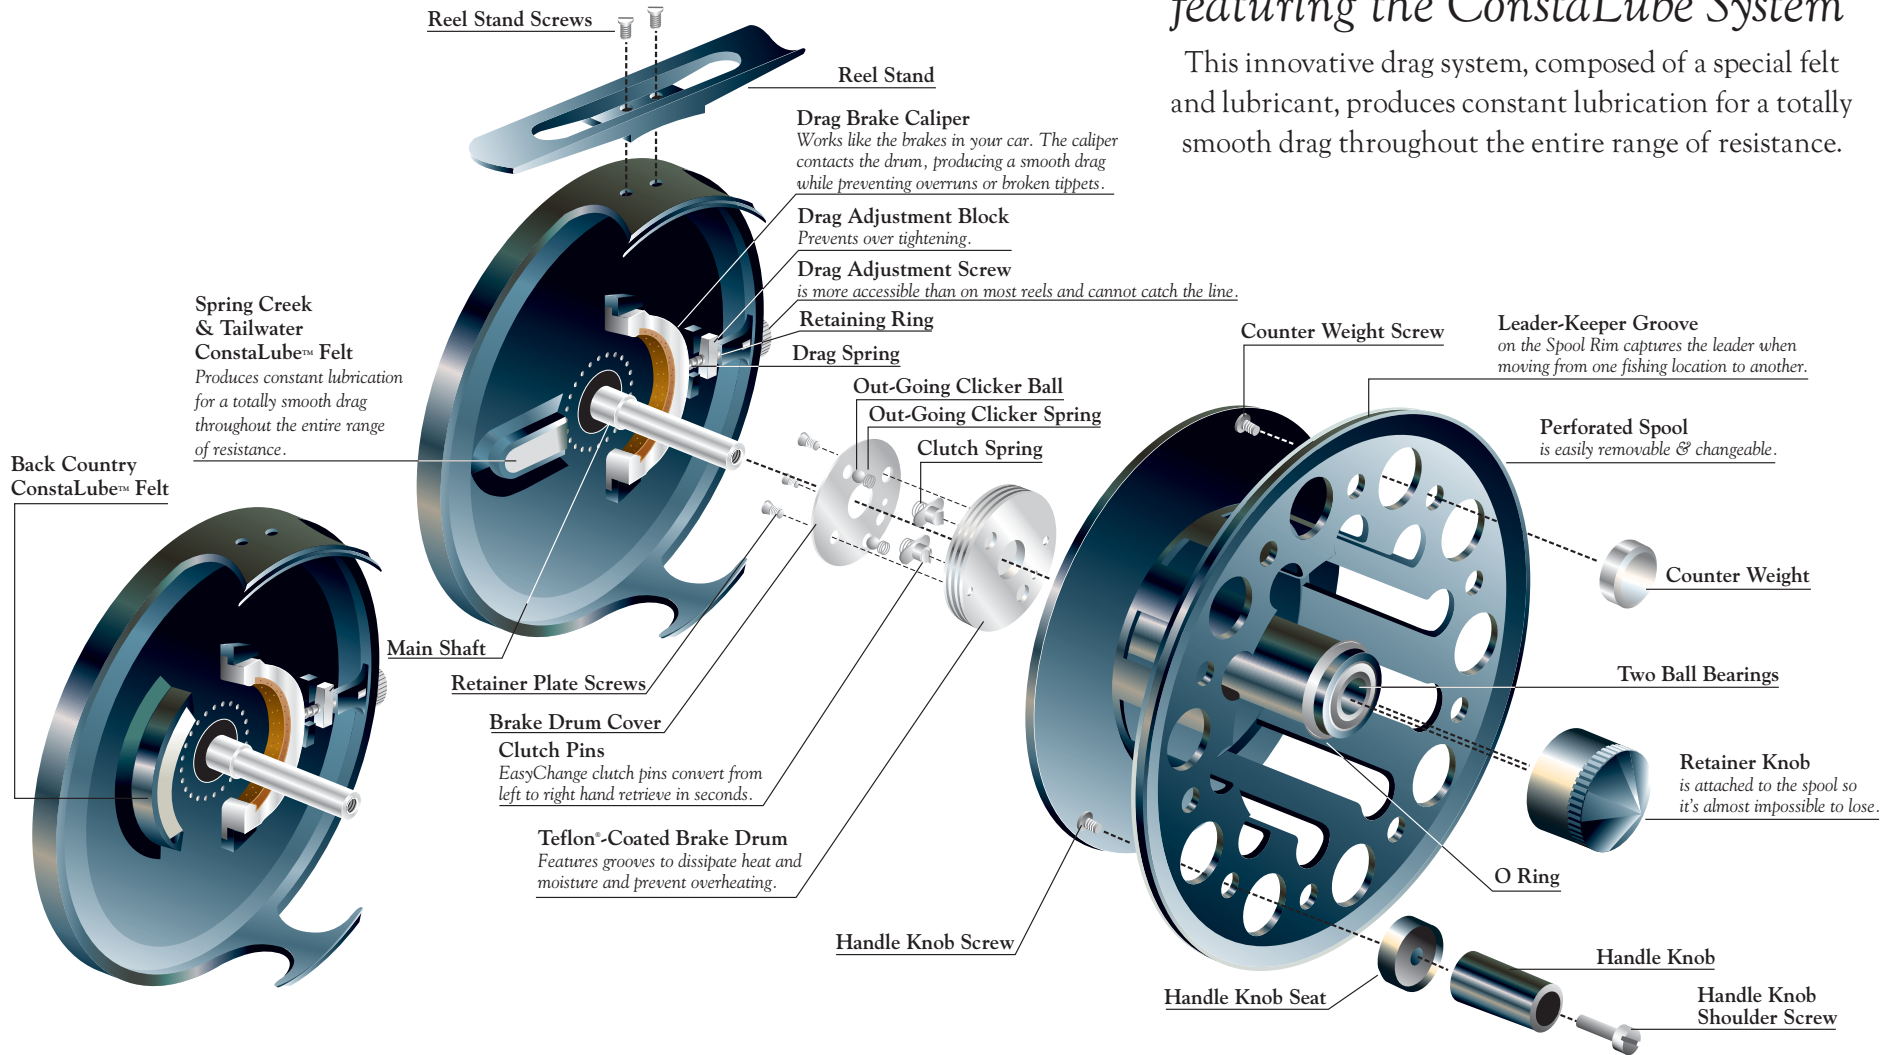

Tibor Light® Reels

featuring the ConstaLube System™

This innovative drag system, composed of a special felt and lubricant, produces constant lubrication for a totally smooth drag throughout the entire range of resistance.

Change your Tibor Light from left to right hand retrieve in seconds!
Using a small screwdriver, simply press the Clutch Pins and rotate 180°. It's easy!