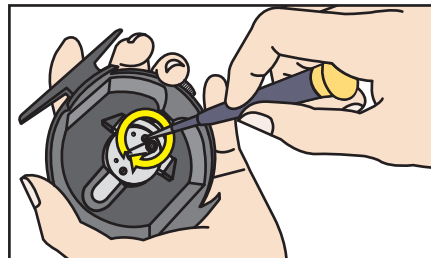

Tibor Light® Reels

featuring the ConstaLube System™

This innovative drag system, composed of a special felt and lubricant, produces constant lubrication for a totally smooth drag throughout the entire range of resistance.

Change your Tibor Light from left to right hand retrieve in seconds!
Using a small screwdriver, simply press the Clutch Pins and rotate 180°. It's easy!